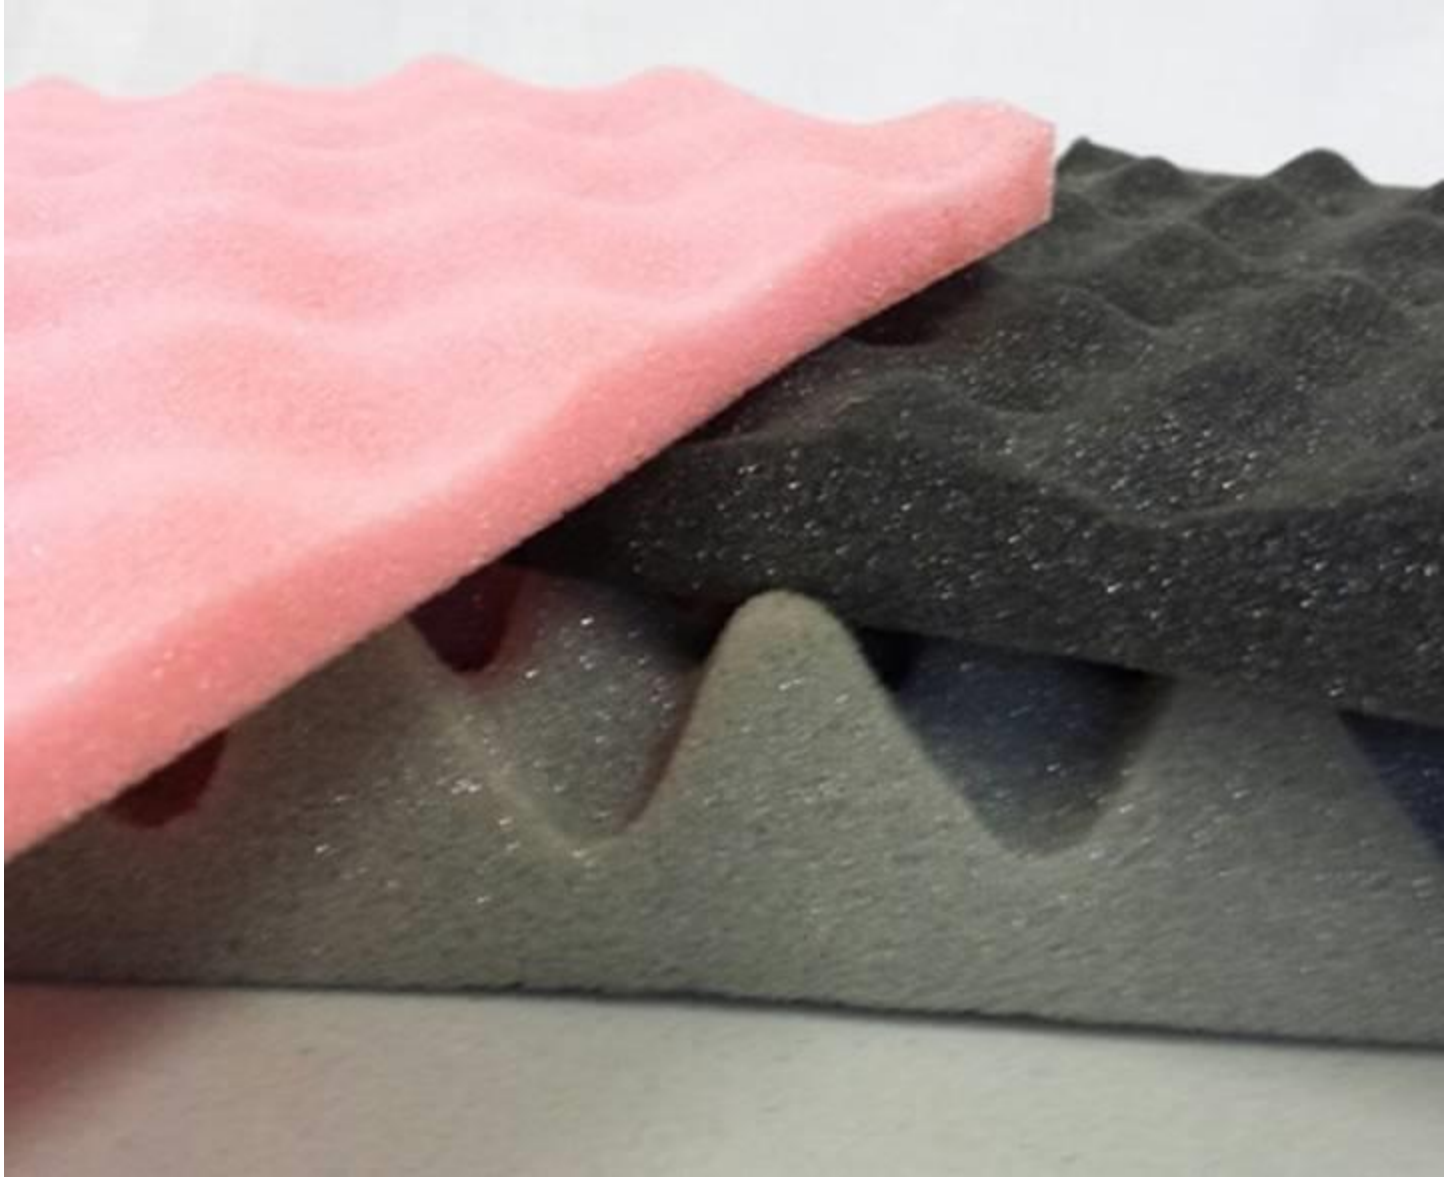

PU FOAM (Polyurethane foam)

Examples:

- flexible foam seating
- behind upholstery fabrics in commercial & domestic furniture
- bedding
- inside automotive & truck seating